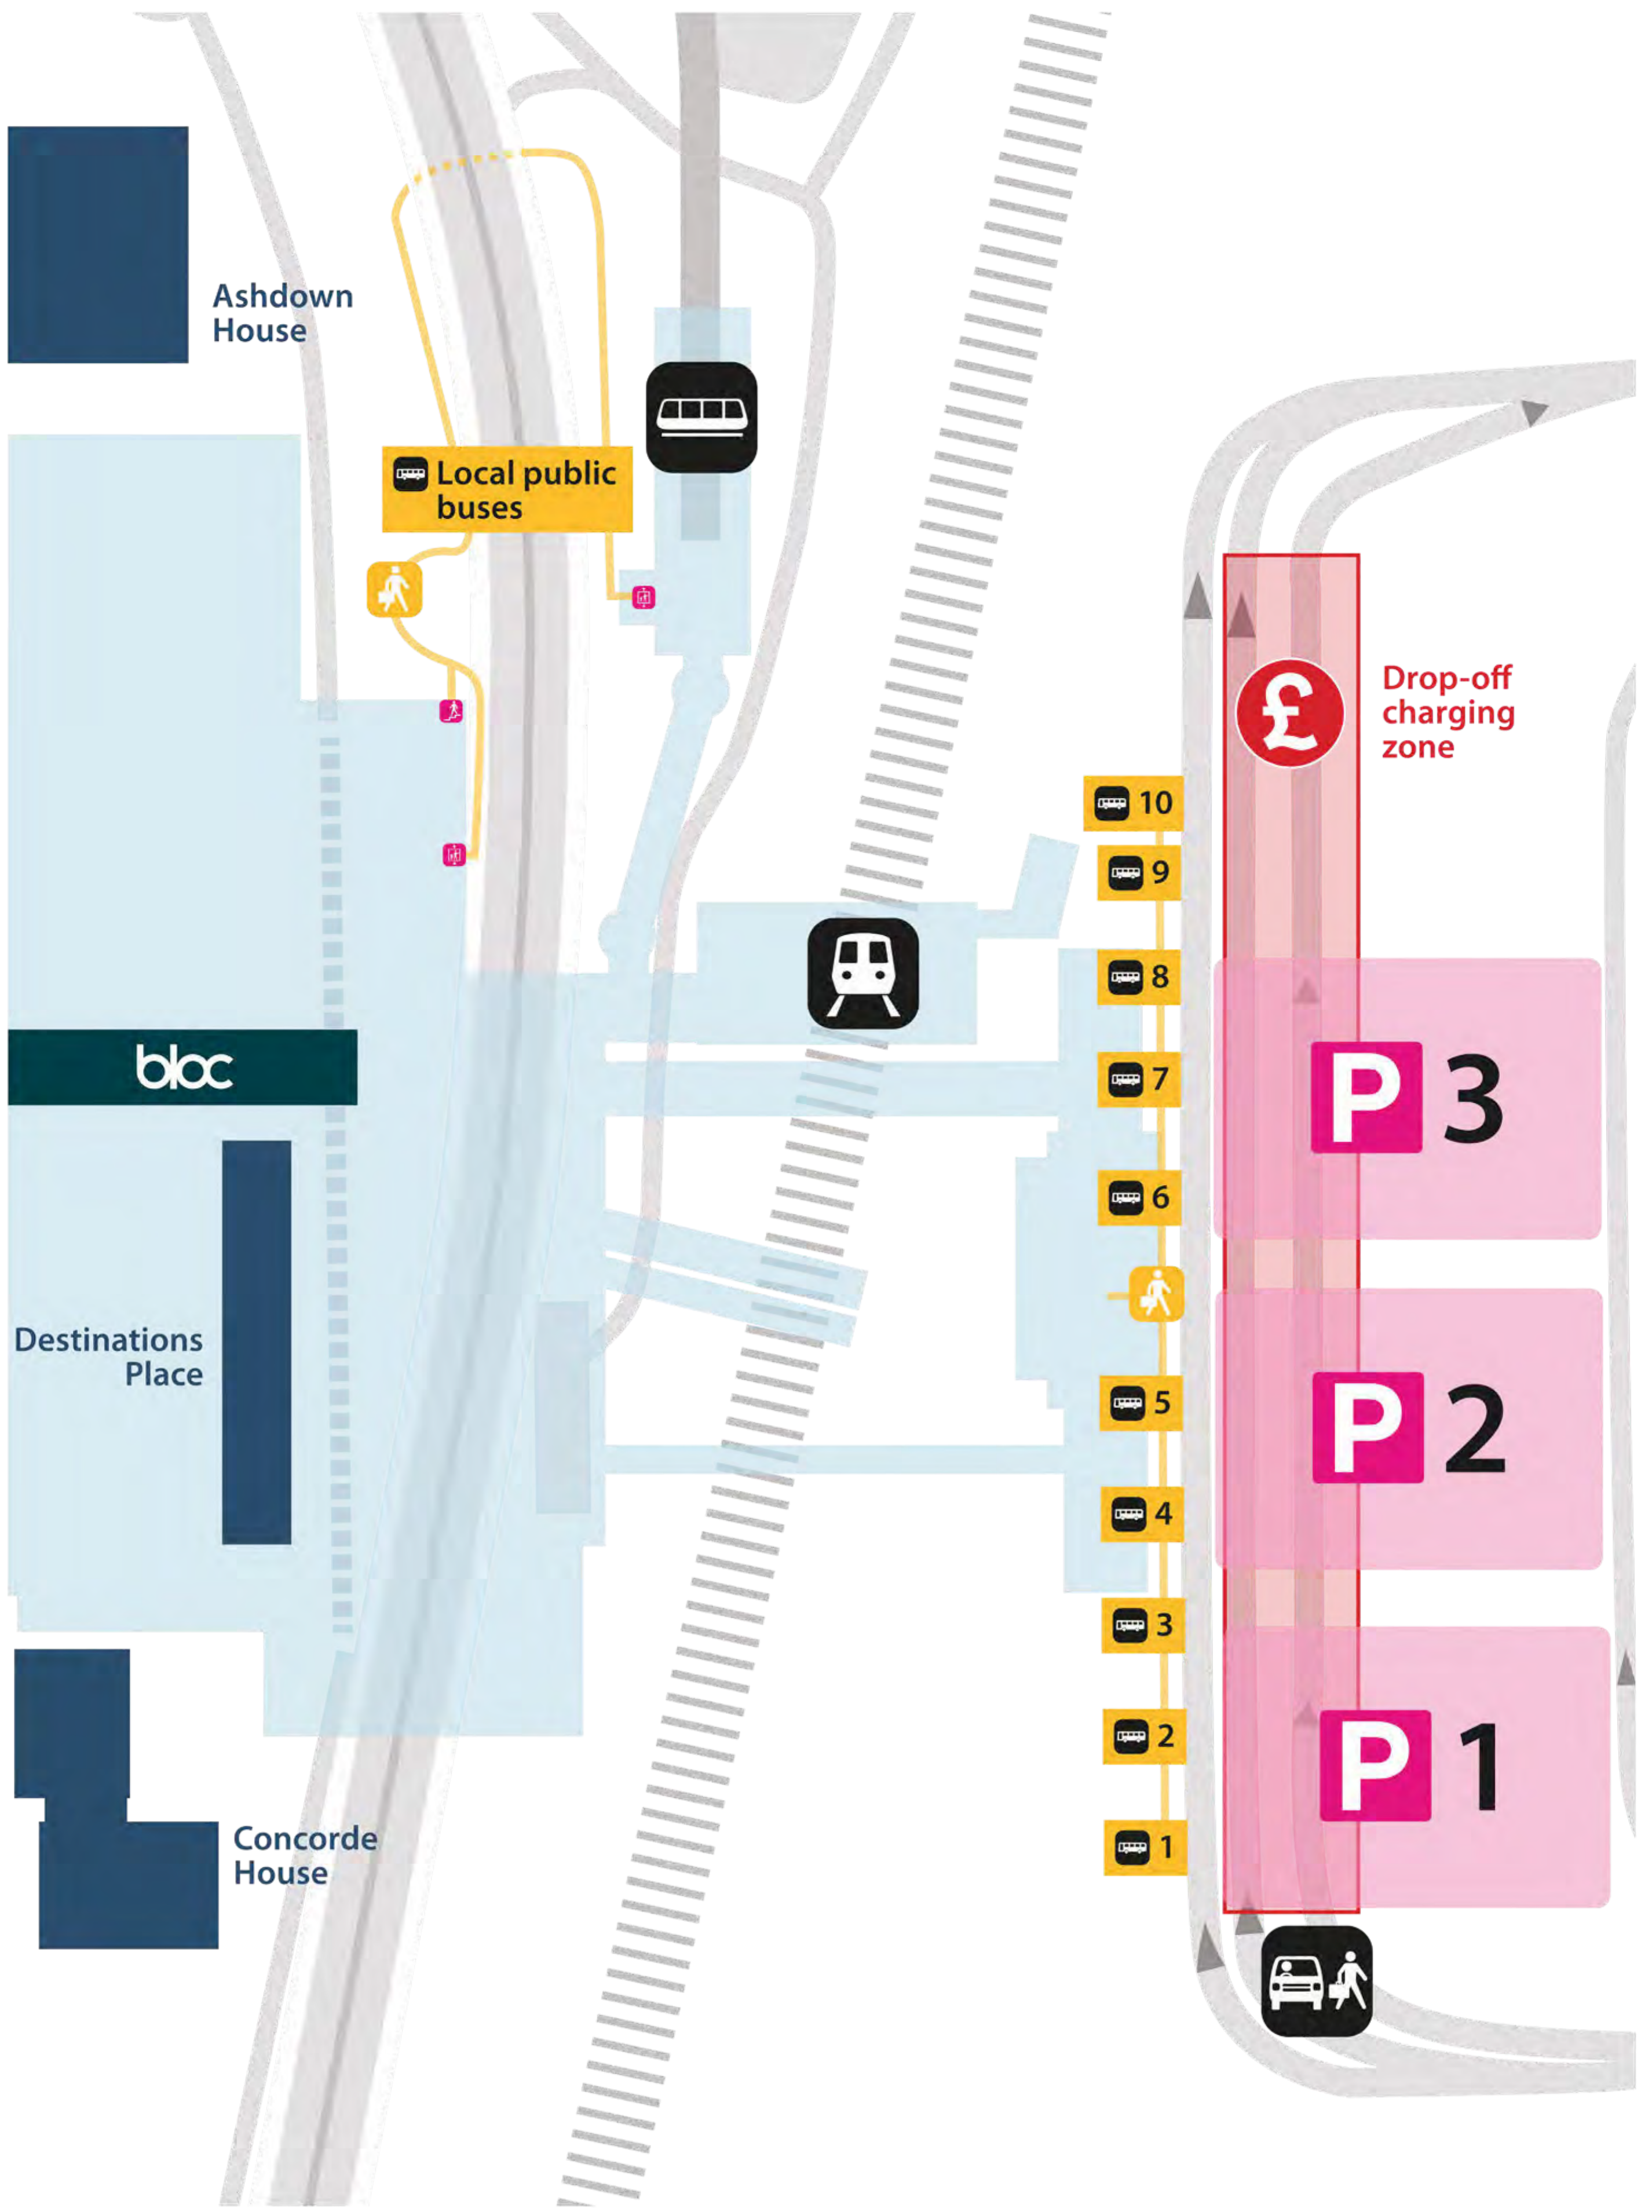

# South Terminal

## Bus & Coach Stops and Drop-off Landside (Level 00)

### Long stay car park buses

Type	Location
Pick-up	Upper forecourt – Level 20 (northern end past the Airport Cars Taxi pick-up point)
Drop-off	Upper forecourt – Level 20 (southern end)