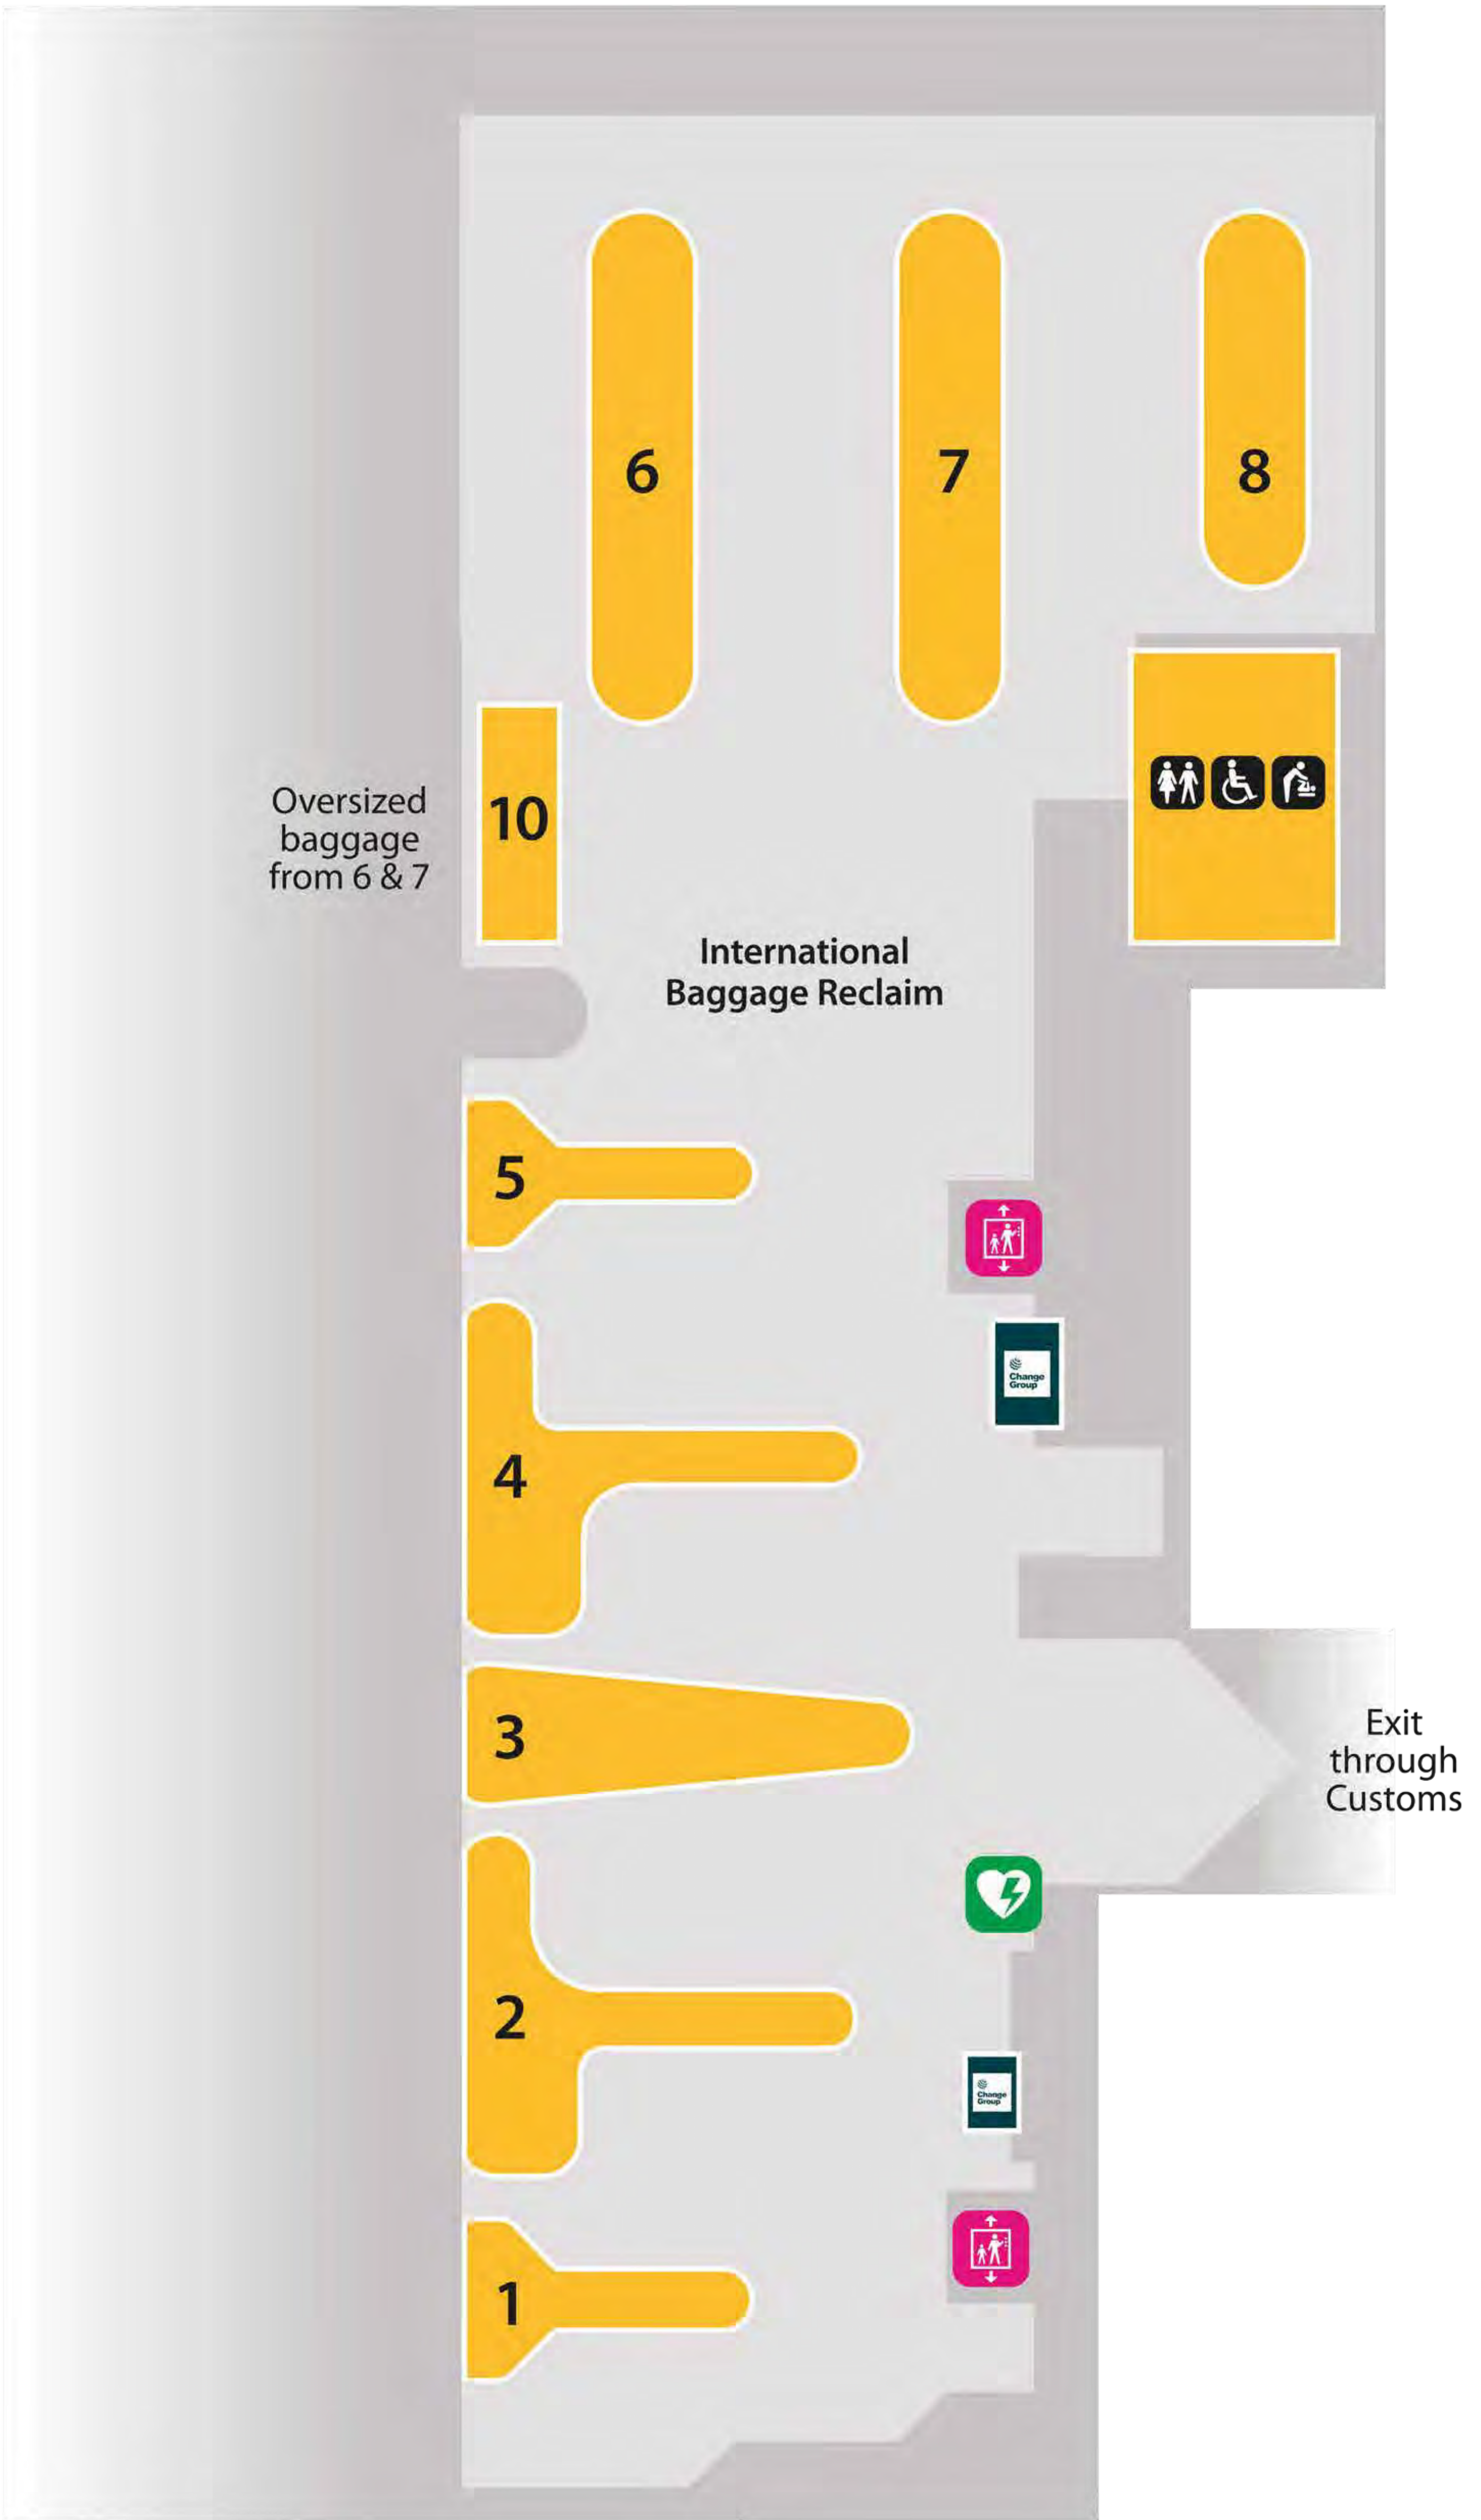

South Terminal

Baggage reclaim

Airside (Level 20)

Map last updated April 2022

KMT 03/22 | ST L20 BAGGAGE RECLAIM