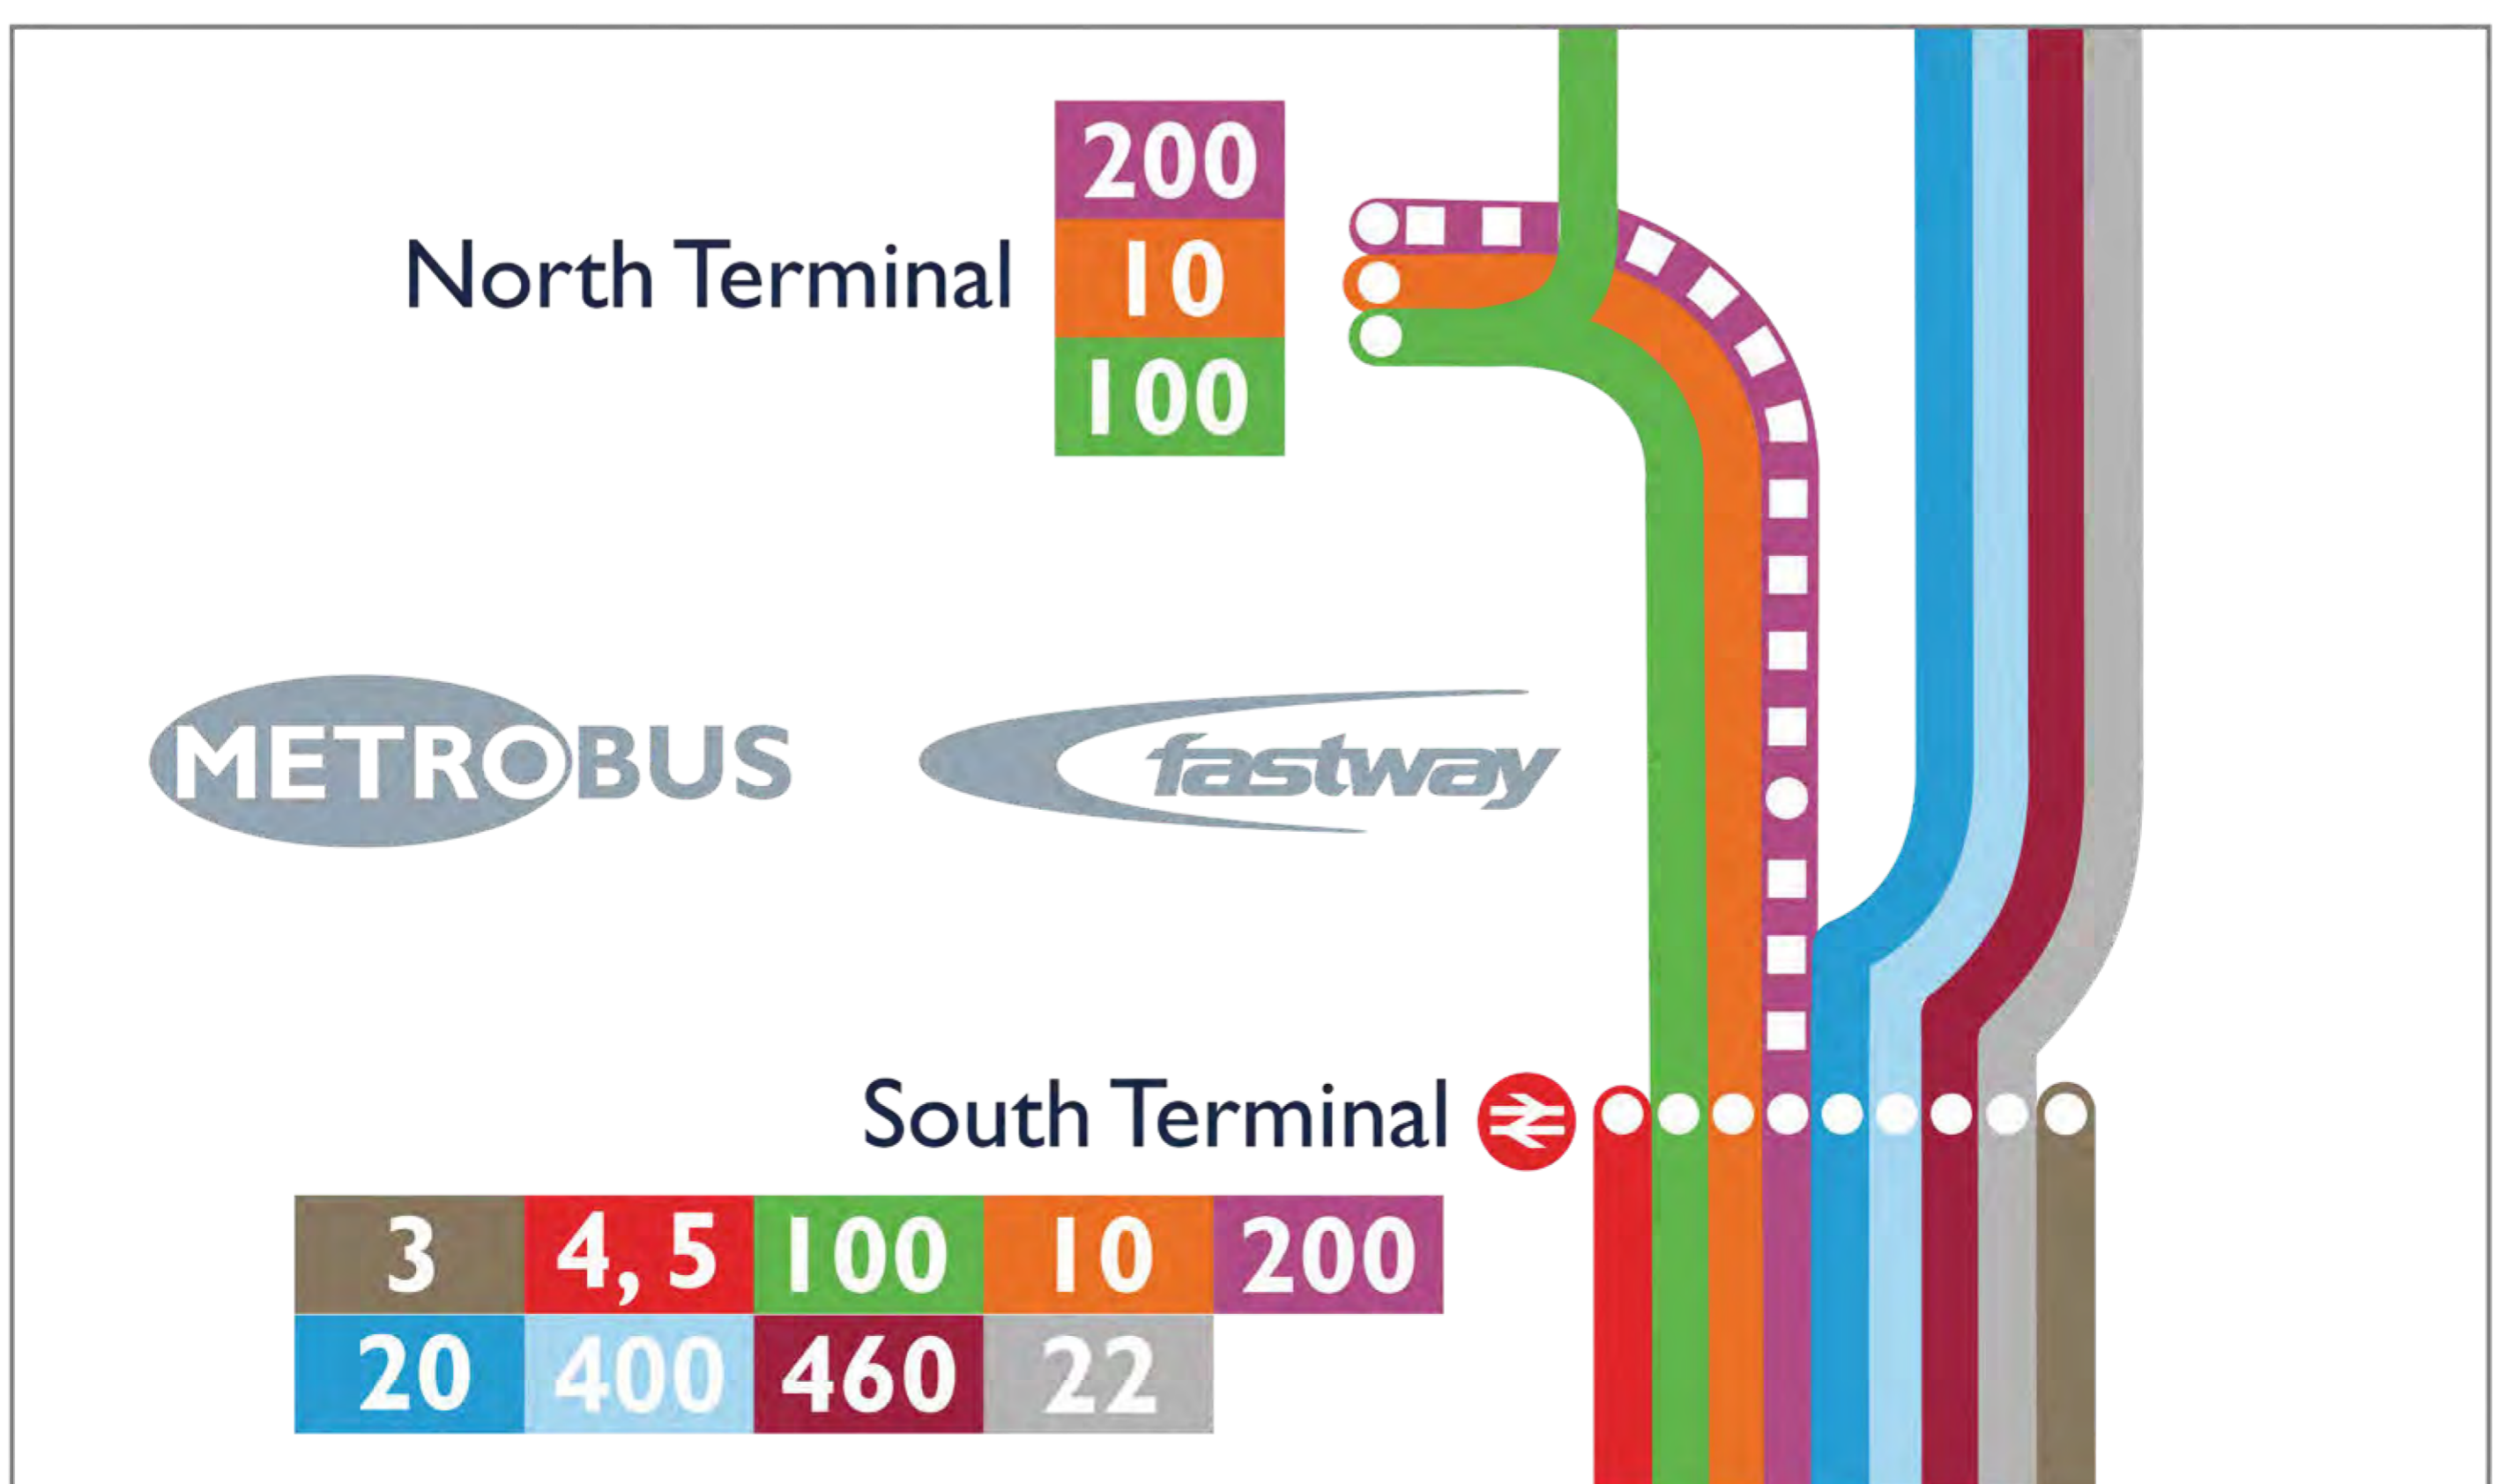

Bus routes serving Gatwick